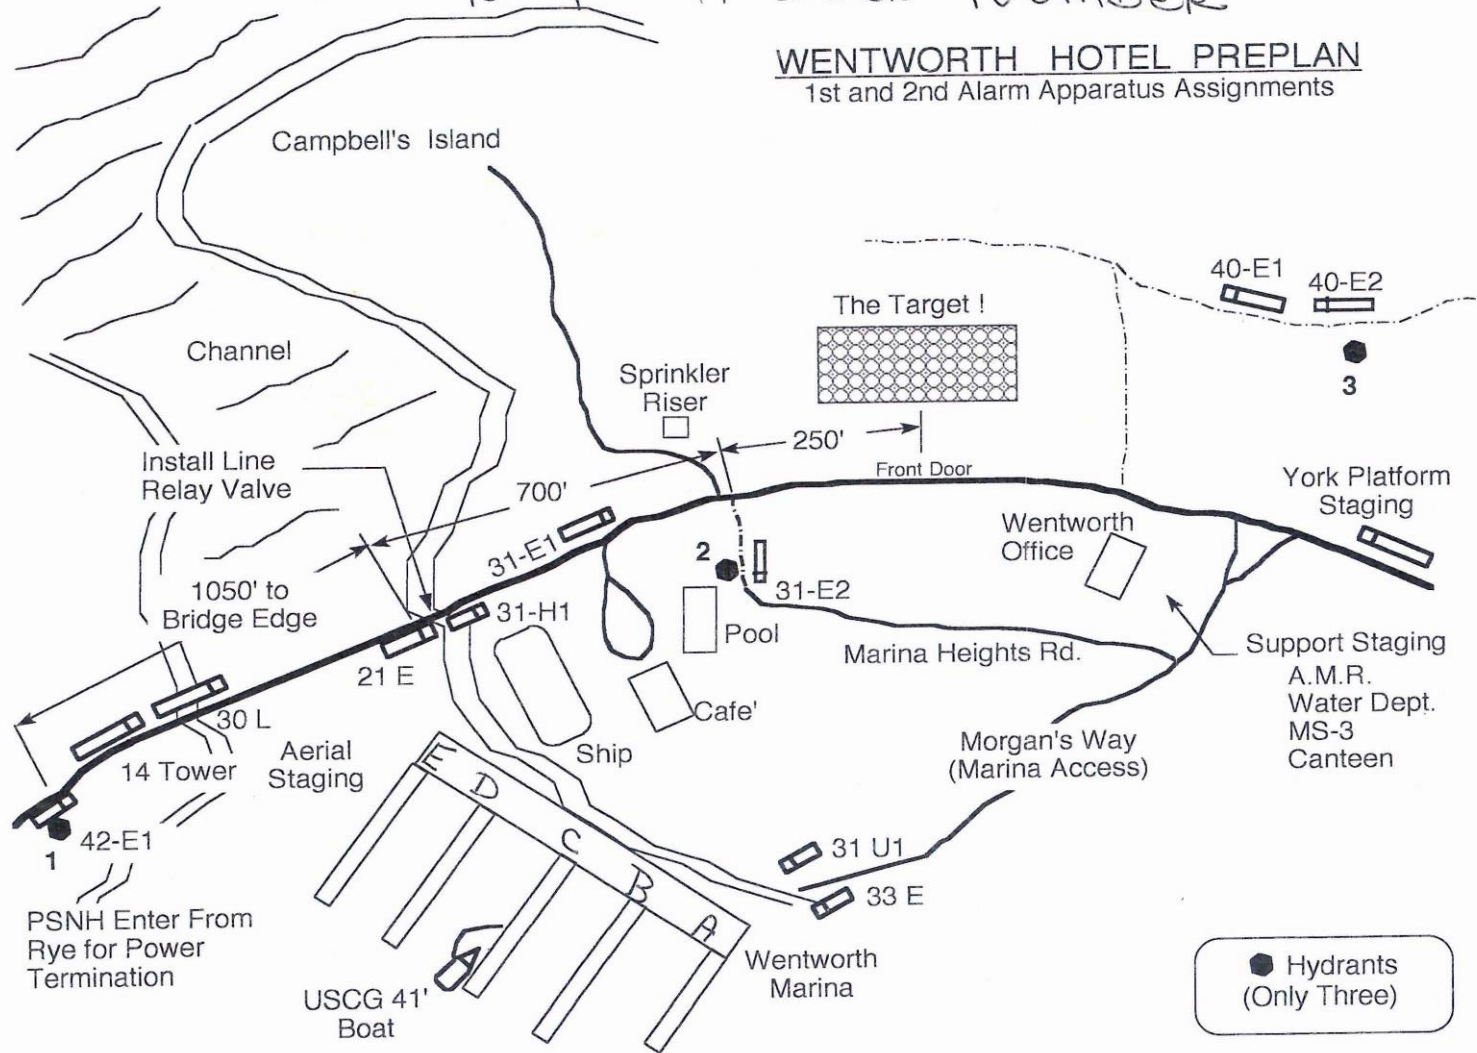

Always get a Dock Number

WENTWORTH HOTEL PREPLAN

1st and 2nd Alarm Apparatus Assignments